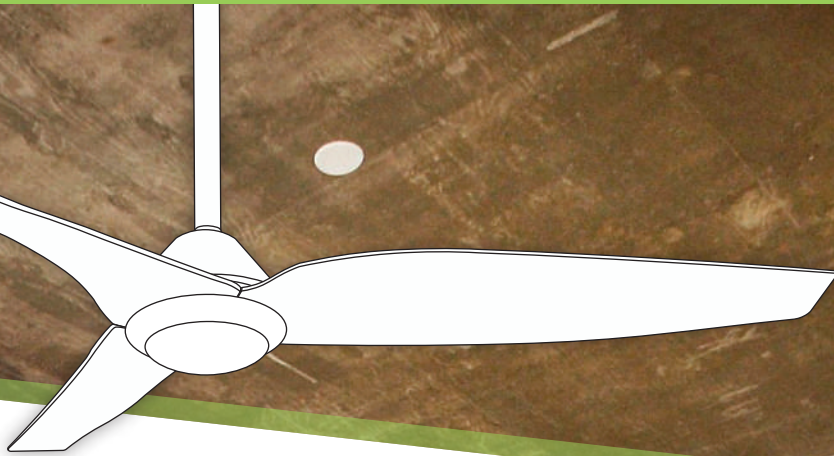

### PERFORMANCE & QUALITY

- 48" OVERALL BLADE SPAN
- VERY LOW PROFILE, ONLY 230MM CEILING TO LIGHT
- REMOTE CONTROL WITH 6 SPEED SETTINGS
- HIGH PERFORMANCE ENERGY EFFICIENT DC MOTOR
- POWERFUL 18W LED LIGHT

## INFINITY-i DC LED

BY FANCO

- The low wattage motor ensures maximum efficiency whilst providing high airflow at a maximum of 9,040 m3/h.
- It comes with an integrated, 18W Natural White LED light.
- The fans low profile makes it a great choice for homes with a lower than average ceiling height
- The Infinity ceiling fan comes complete with a 6 speed remote control (shown beside) and is reversible for summer and winter use