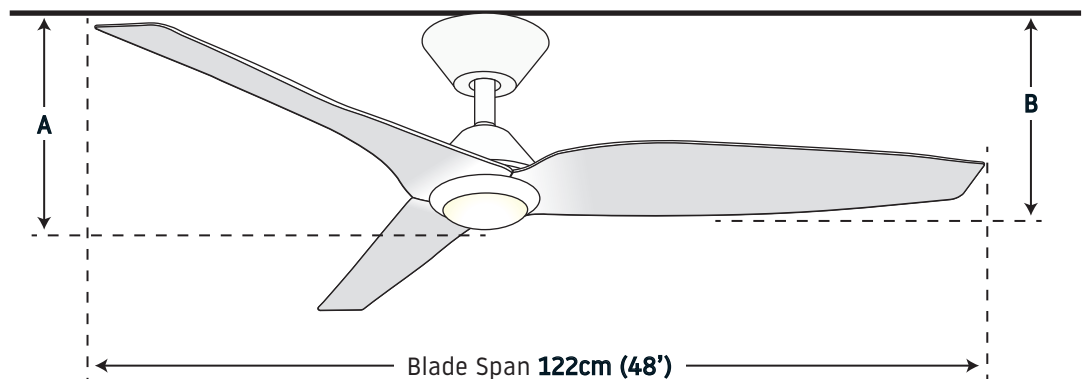

## DIMENSIONS

**A** Ceiling to LBase **230mm**

**B** Ceiling to Blade\* **214mm**

**C** Blade Span **1220mm**

\*Ceiling to Blade Span is to the lowest point of the blade