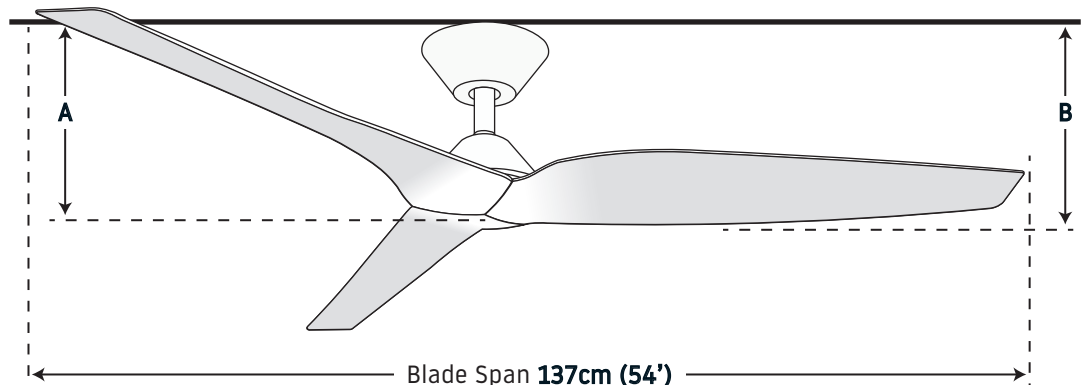

INFINITY DC BY FANCO

- It features a 35W, energy efficient DC motor and reaches a max airflow of 9,824 m3/hr on the highest performing speed.
- It is suitable for installation in both indoor and undercover outdoor areas
- The fans low profile ceiling to base drop makes it ideal for rooms with a limited ceiling space
- The Infinity ceiling fan comes complete with a 6 speed remote control (shown beside) and is reversible for summer and winter use

DIMENSIONS

A Ceiling to Base	228mm
B Ceiling to Blade*	238mm
C Blade Span	1370mm

*Ceiling to Blade Span is to the lowest point of the blade

ACCESSORIES

EXTENSION ROD

Available as an additional purchase. The rod is 90cm in length and can be used to lower the ceiling fan to the appropriate height.